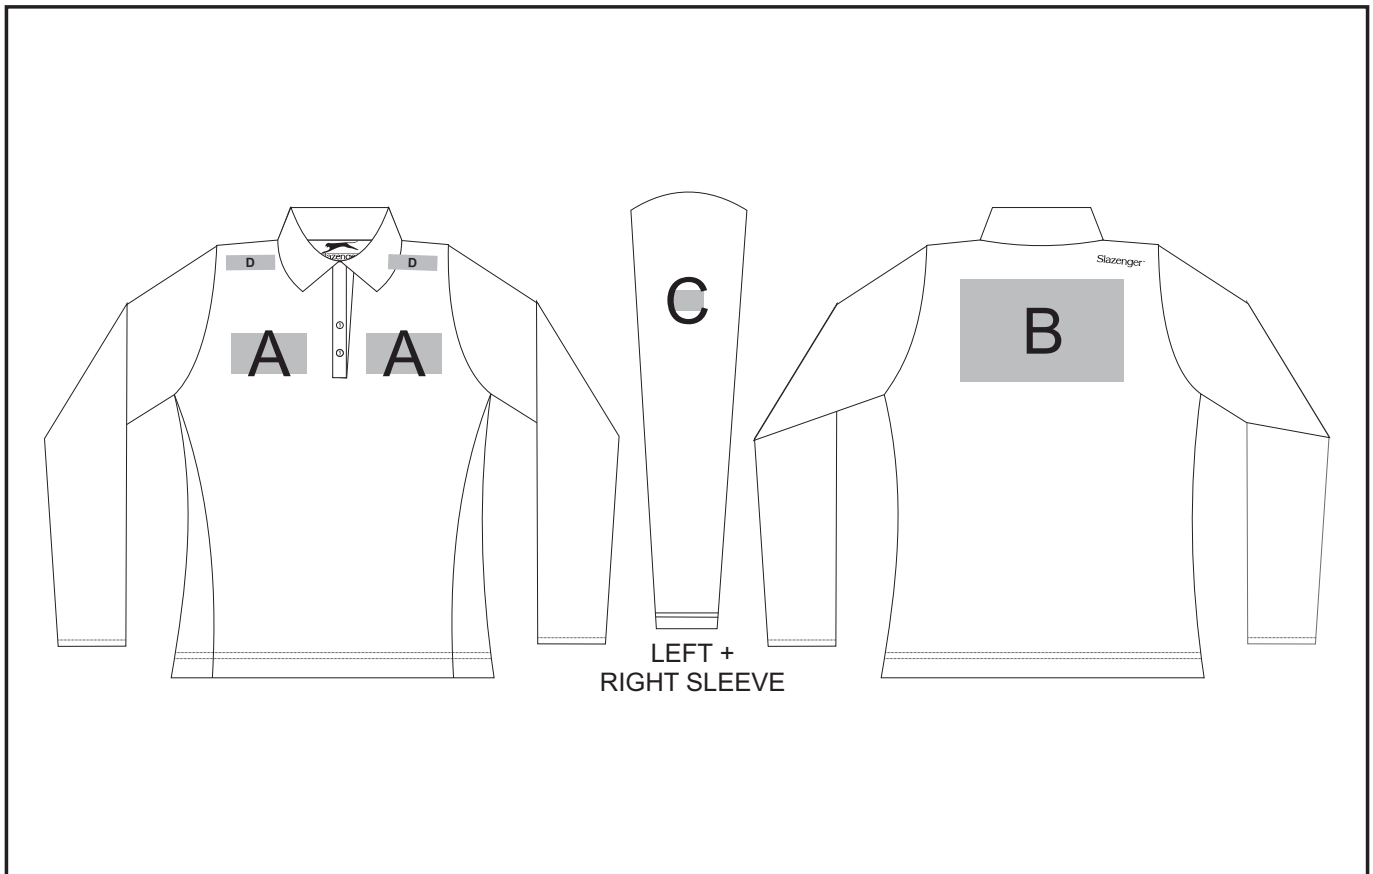

SLAZ-3201

Zenith Long Sleeve Golf Shirt Ladies

Need to know:

- Includes 1-Position Embroidery **OR** 1-Position Digital Transfer (setup fee applies)
- **EMB/DTC inclusive parameters: Left/Right Chest = 100mm x 100mm OR Back = 8000mm²**
- Please note Pos D will be branded +/- 20mm from the top seam

Branding Options:

Position A

1. Embroidery (EMB) - 9 colours
Size: 100mm diameter
2. Screen Print (SC) - 6 colours
Size: 100mm wide x 60mm high
3. Digital Direct Transfer (DTC) - Full colour
Size: 100mm wide x 100mm high

1. Embroidery (EMB) - 9 colours
Size: 200mm wide x 150mm high
2. Screen Print (SC) - 6 colours
Size: 240mm wide x 150mm high
3. Digital Direct Transfer (DTC) - Full colour
Size: 210mm wide x 148mm high

Position D

1. Digital Transfer Clothing (DTC) - Full Colour
Size: 70mm wide x 20mm high